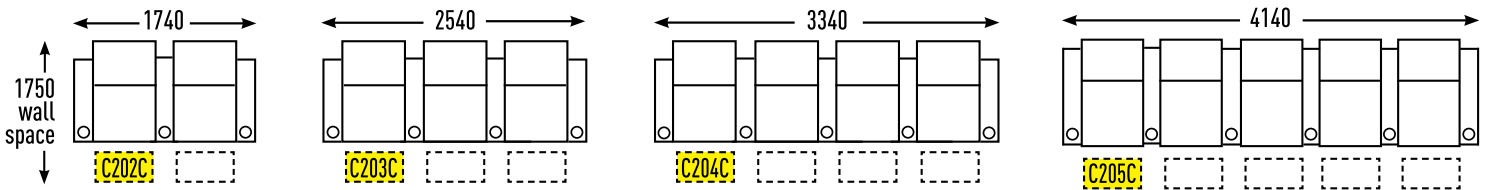

Audio Active Australia
 63 Fennell St, Port Melbourne, VIC 3207
 Phone 03 9699 8900
www.audioactive.com.au

RowOne®

CINEMA SEATING RANGE

CONSUMER PRICE LIST - JAN 2023

CARMEL

CONFIGURATIONS – STRAIGHT

• 1120mm BACK HEIGHT ON ALL PIECES