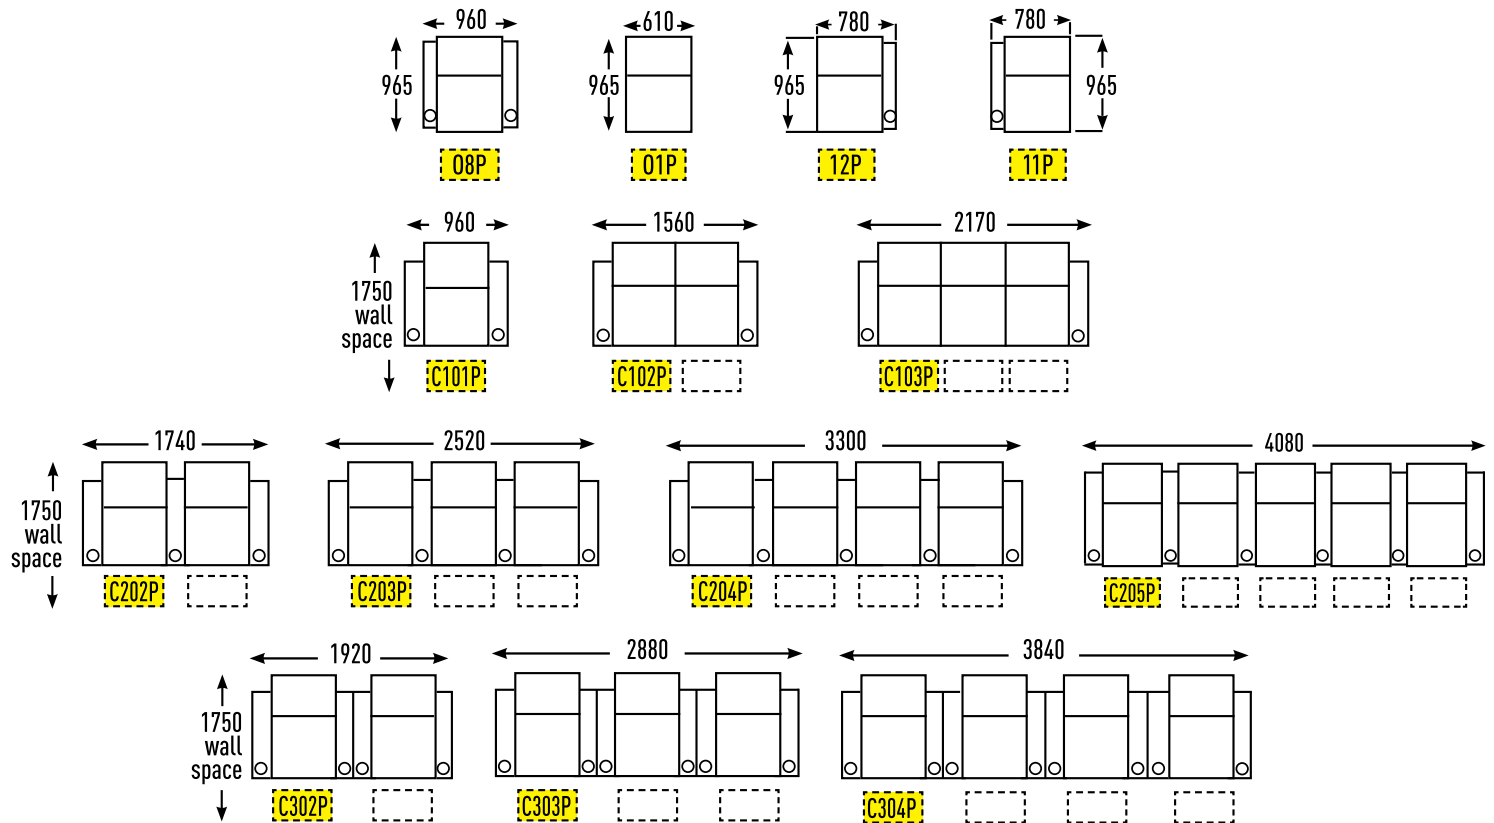

Audio Active Australia
63 Fennell St, Port Melbourne, VIC 3207
Phone 03 9699 8900
www.audioactive.com.au

RowOne®

CINEMA SEATING RANGE

CONSUMER PRICE LIST - JAN 2023

PRESTIGE

CONFIGURATIONS – STRAIGHT

• 1110mm BACK HEIGHT ON ALL PIECES