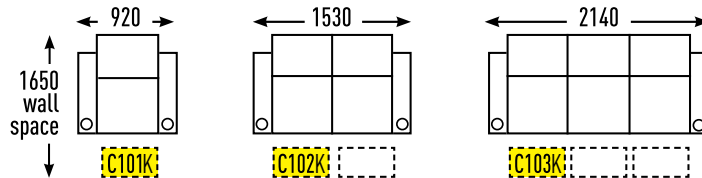

Audio Active Australia
 63 Fennell St, Port Melbourne, VIC 3207
 Phone 03 9699 8900
www.audioactive.com.au

RowOne®

CINEMA SEATING RANGE

CONSUMER PRICE LIST - JAN 2023

KINGSLEY

CONFIGURATIONS – STRAIGHT

• 1100mm BACK HEIGHT ON ALL PIECES