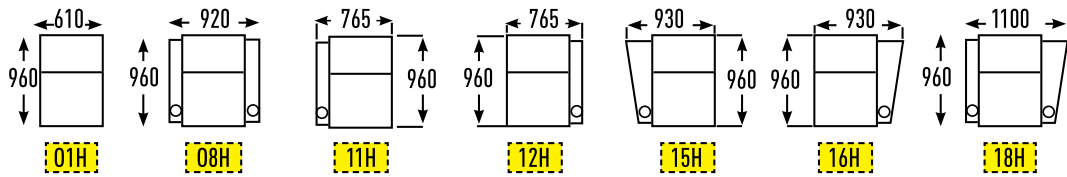

Audio Active Australia
 63 Fennell St, Port Melbourne, VIC 3207
 Phone 03 9699 8900
www.audioactive.com.au

RowOne®

CINEMA SEATING RANGE

CONSUMER PRICE LIST - JAN 2023

KINGSLEY

CONFIGURATIONS – STRAIGHT

• 1100mm BACK HEIGHT ON ALL PIECES