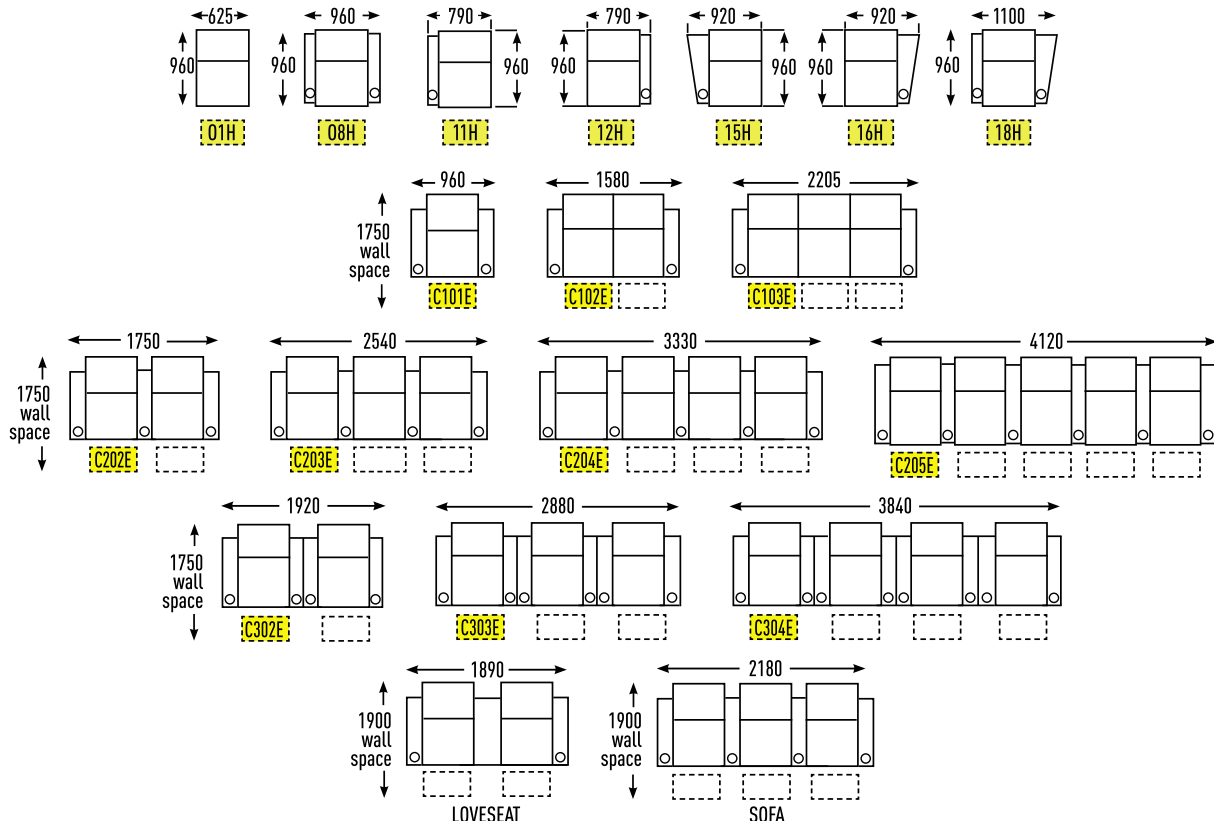

Audio Active Australia
63 Fennell St, Port Melbourne, VIC 3207
Phone 03 9699 8900
www.audioactive.com.au

RowOne®

CINEMA SEATING RANGE CONSUMER PRICE LIST - JAN 2023

EVOLUTION

CONFIGURATIONS – STRAIGHT

• 1120mm BACK HEIGHT ON ALL PIECES