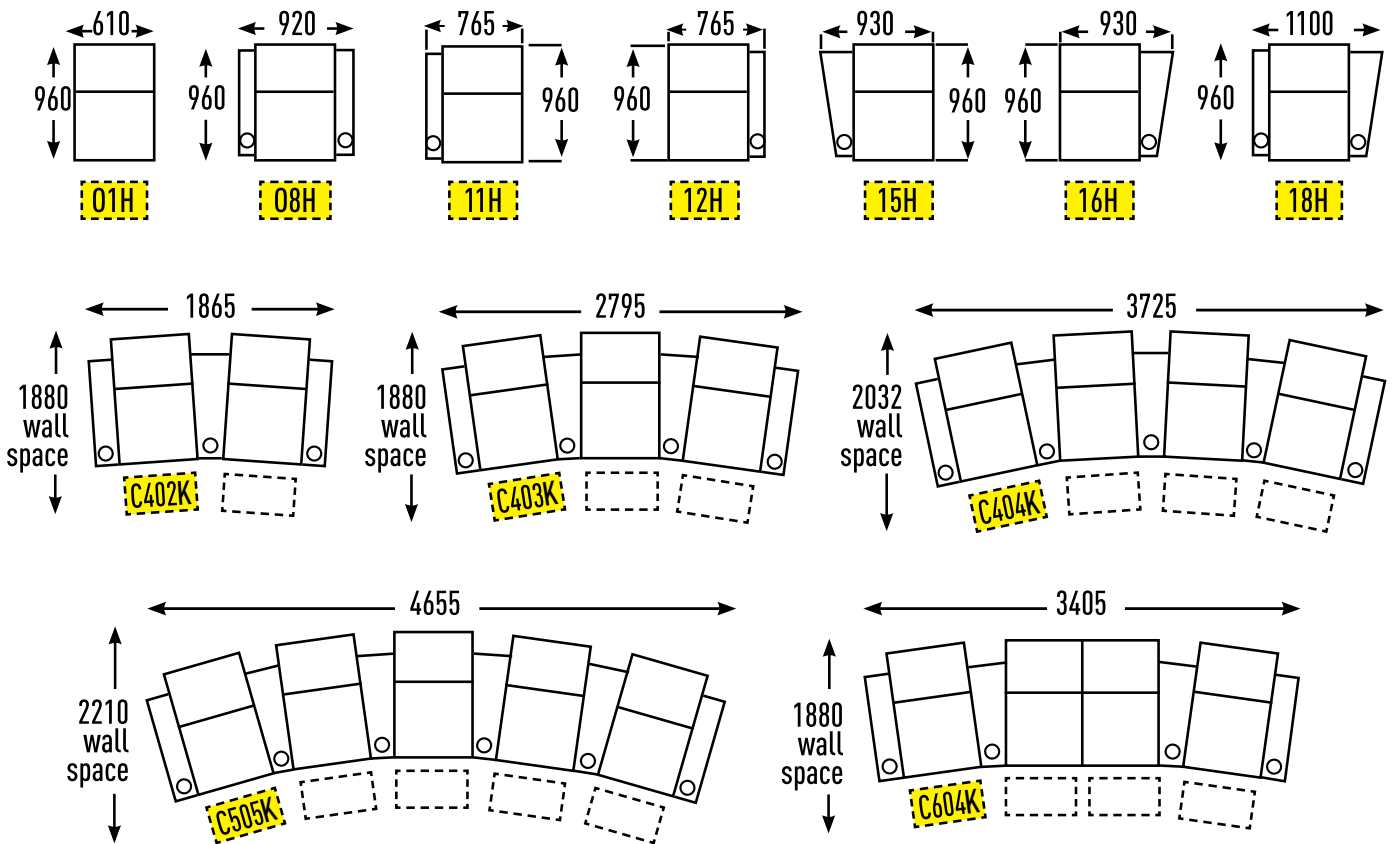

RowOne®

CINEMA SEATING RANGE

CONSUMER PRICE LIST - JAN 2023

KINGSLEY

CONFIGURATIONS – CURVED

• 1100mm BACK HEIGHT ON ALL PIECES

* SPECIAL ORDER ONLY

* SPECIAL ORDER ONLY