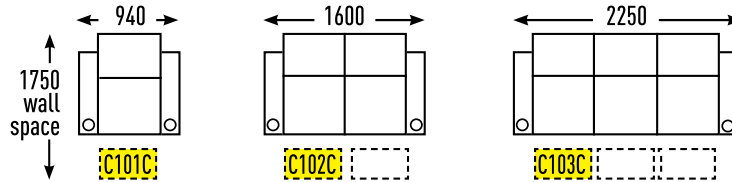

Audio Active Australia
 63 Fennell St, Port Melbourne, VIC 3207
 Phone 03 9699 8900
www.audioactive.com.au

RowOne®

CINEMA SEATING RANGE

CONSUMER PRICE LIST - JAN 2023

CARMEL

CONFIGURATIONS – STRAIGHT

• 1120mm BACK HEIGHT ON ALL PIECES