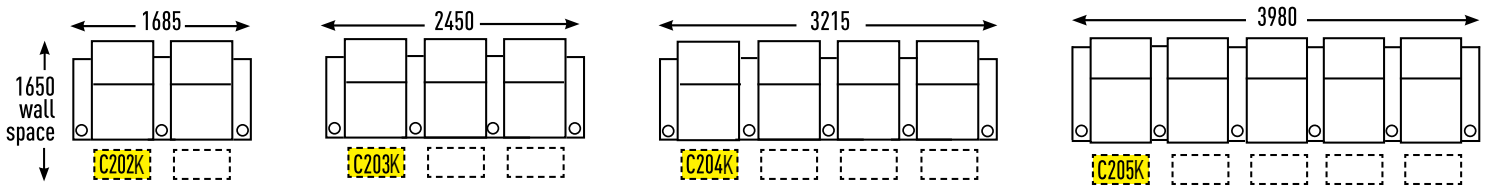

Audio Active Australia
 63 Fennell St, Port Melbourne, VIC 3207
 Phone 03 9699 8900
www.audioactive.com.au

RowOne®

CINEMA SEATING RANGE

CONSUMER PRICE LIST - JAN 2023

KINGSLEY

CONFIGURATIONS – STRAIGHT

• 1100mm BACK HEIGHT ON ALL PIECES