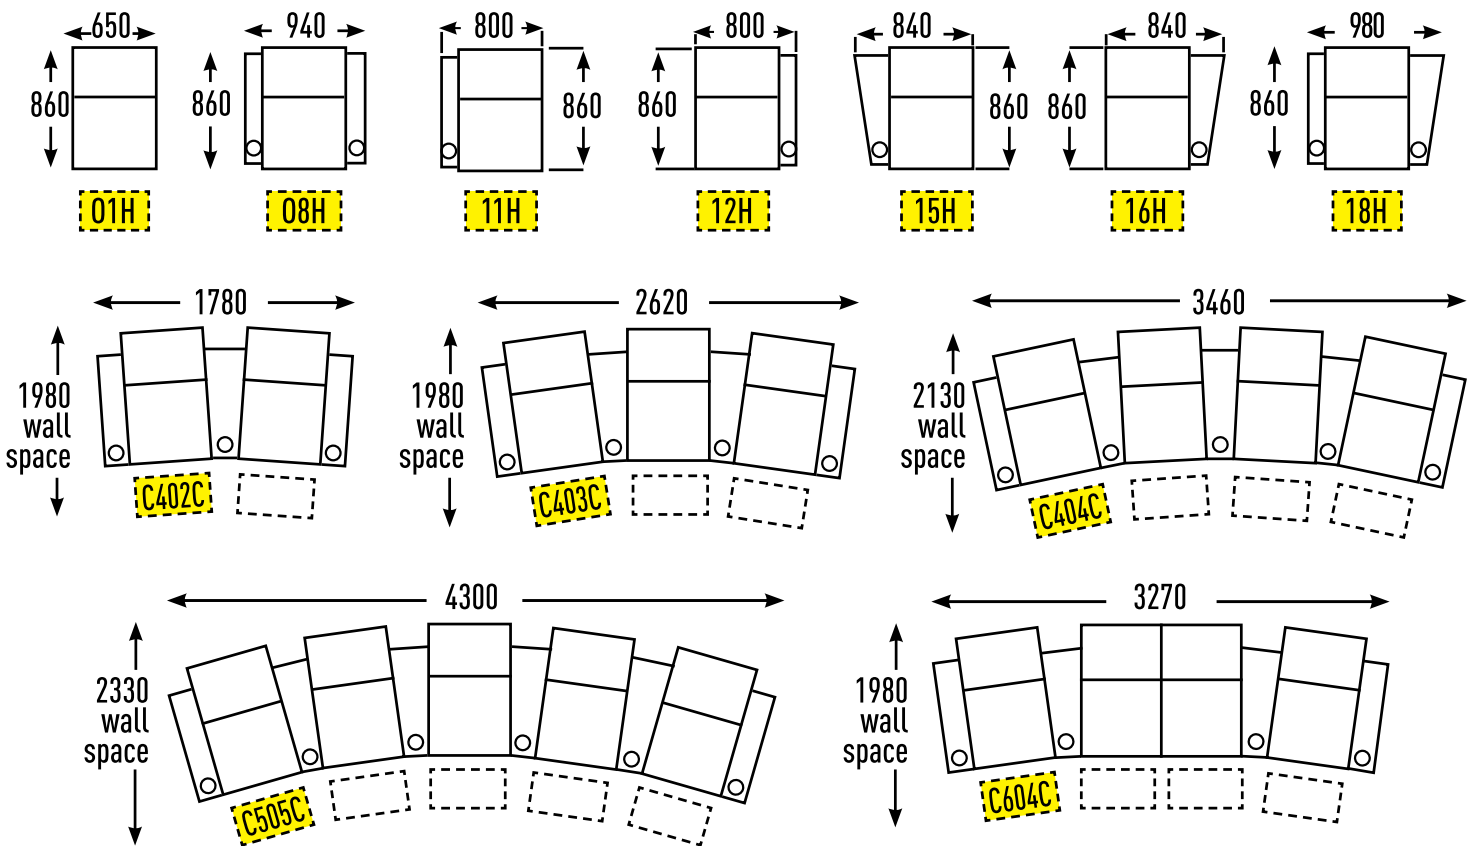

• 1120mm BACK HEIGHT ON ALL PIECES

CONFIG. NO.	COMPRISES	RRP
C402C	1 x 18H and 1 x 12H	\$4,898
C403C	1 x 18H, 1 X 16H and 1 x 12H	\$7,297
C404C	1 x 18H, 2 x 16H and 1 x 12H	\$9,696
C505C	1 x 18H, 3 x 16H and 1 x 12H	\$12,095
C604C	1 x 11H, 1 X 12H, 1 X15H and 1 x 16H	\$9,396