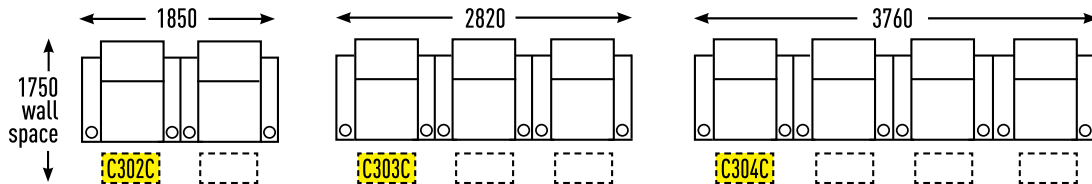

Audio Active Australia
 63 Fennell St, Port Melbourne, VIC 3207
 Phone 03 9699 8900
www.audioactive.com.au

RowOne®

CINEMA SEATING RANGE

CONSUMER PRICE LIST - JAN 2023

CARMEL

CONFIGURATIONS – STRAIGHT

• 1120mm BACK HEIGHT ON ALL PIECES