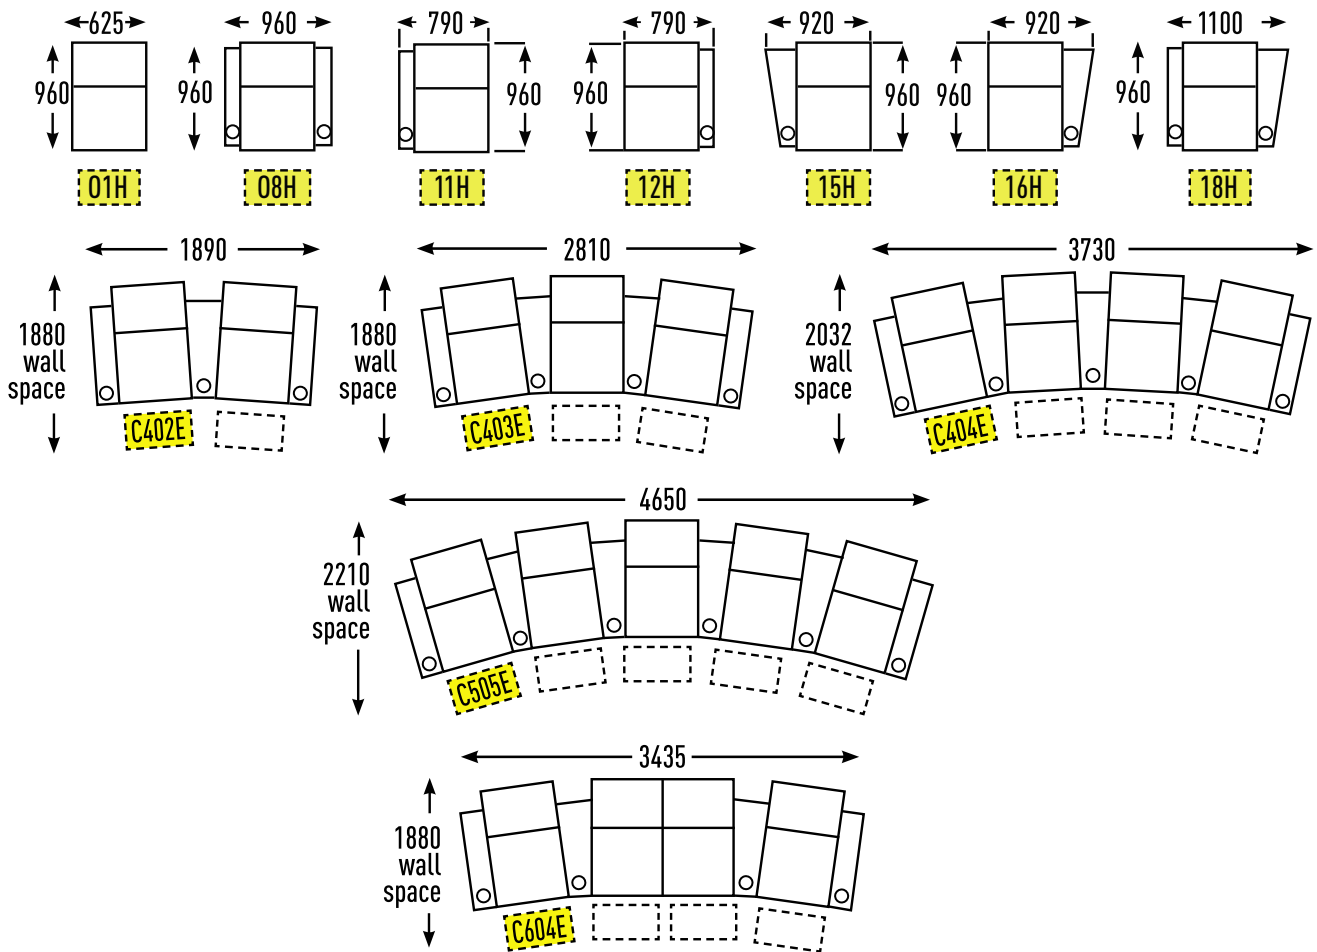

RowOne®

CINEMA SEATING RANGE

CONSUMER PRICE LIST - JAN 2023

EVOLUTION

CONFIGURATIONS – CURVED

* SPECIAL ORDER ONLY

• 1120mm BACK HEIGHT ON ALL PIECES

CONFIG. NO.	COMPRISES	RRP
C402E	1 x 18H and 1 x 12H	\$5,298
C403E	1 x 18H, 1 X 16H and 1 x 12H	\$7,797
C404E	1 x 18H, 2 x 16H and 1 x 12H	\$10,296
C505E	1 x 18H, 3 x 16H and 1 x 12H	\$12,795
C604E	1 x 11H, 1 X 12H, 1 X15H and 1 x 16H	\$9,996