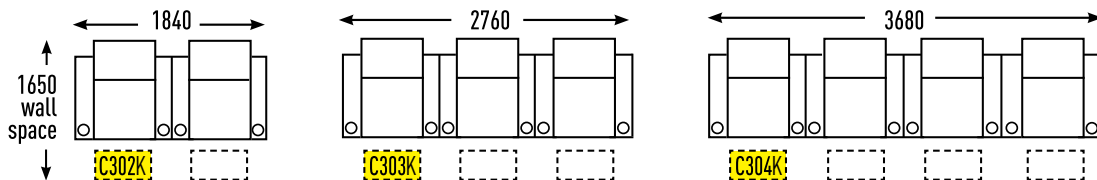

Audio Active Australia
 63 Fennell St, Port Melbourne, VIC 3207
 Phone 03 9699 8900
www.audioactive.com.au

RowOne®

CINEMA SEATING RANGE

CONSUMER PRICE LIST - JAN 2023

KINGSLEY

CONFIGURATIONS – STRAIGHT

• 1100mm BACK HEIGHT ON ALL PIECES