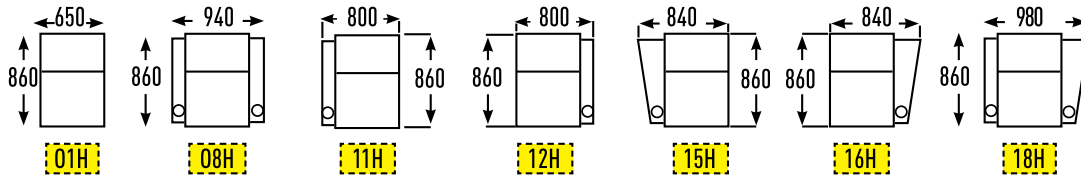

Audio Active Australia
 63 Fennell St, Port Melbourne, VIC 3207
 Phone 03 9699 8900
www.audioactive.com.au

RowOne®

CINEMA SEATING RANGE

CONSUMER PRICE LIST - JAN 2023

CARMEL

CONFIGURATIONS – STRAIGHT

• 1120mm BACK HEIGHT ON ALL PIECES