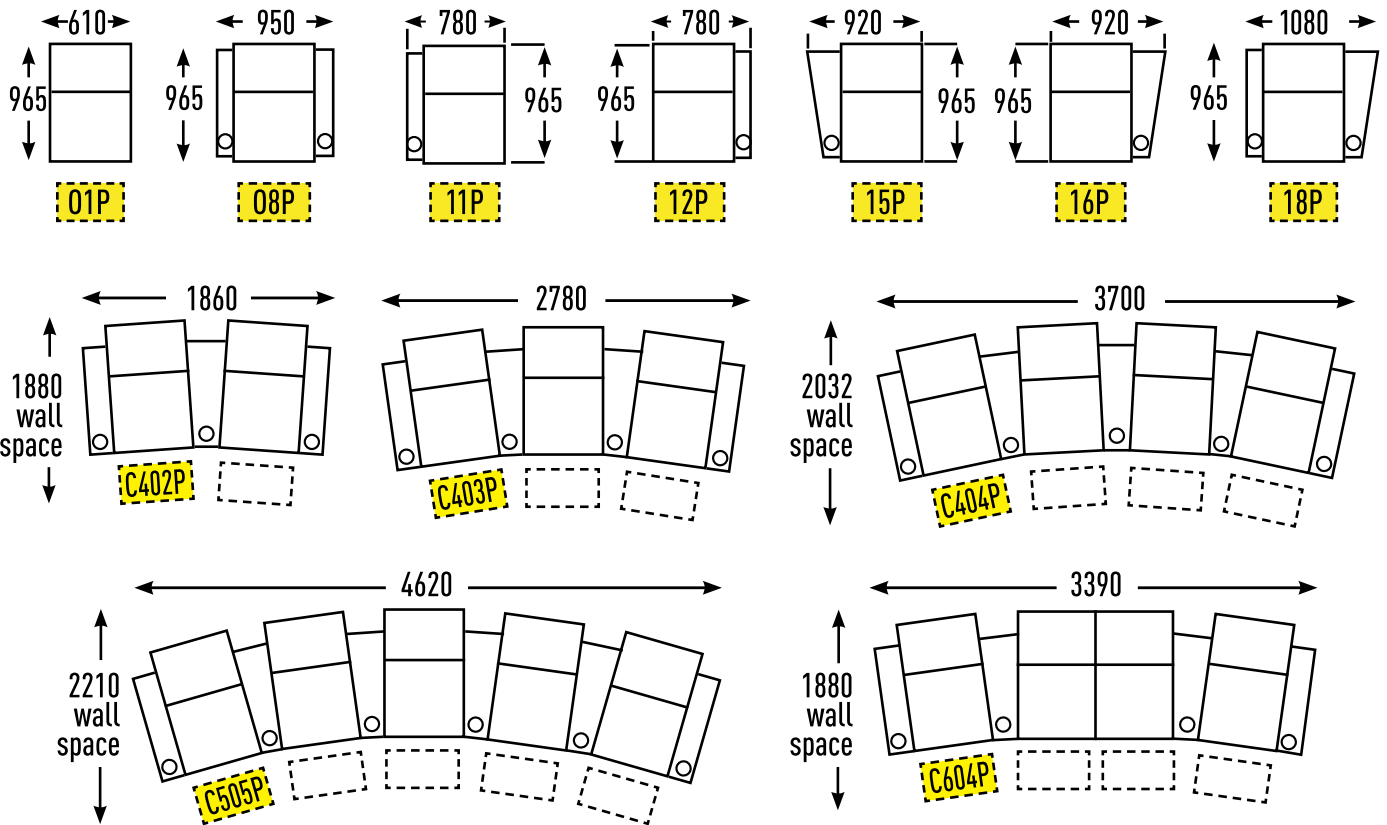

• 1110mm BACK HEIGHT ON ALL PIECES

CONFIG. NO.	COMPRISES	RRP
C402P	1 x 18P and 1 x 12P	\$4,198
C403P	1 x 18P, 1 X 16P and 1 x 12P	\$6,197
C404P	1 x 18P, 2 x 16P and 1 x 12P	\$8,196
C505P	1 x 18P, 3 x 16P and 1 x 12P	\$10,195
C604P	1 x 11P, 1 X 12P, 1 X15P and 1 x 16P	\$7,996